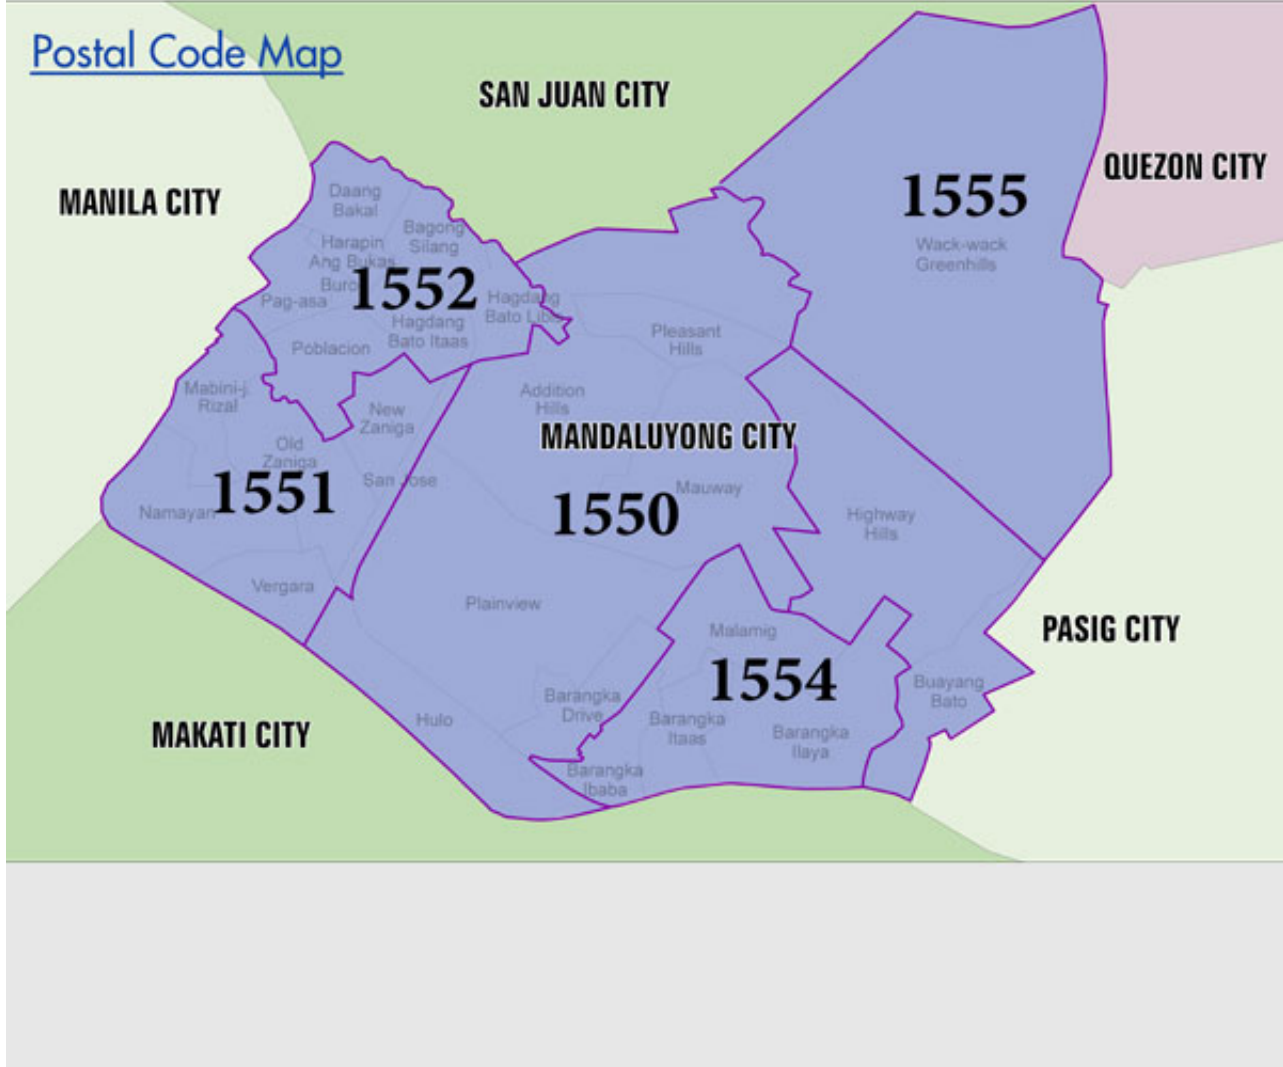

0-WEB.ru

[Zip Code Banawe Quezon City Philippines](#)

Postal Code Map

[Zip Code Banawe Quezon City Philippines](#)

0-WEB.ru

It consists of several offices and premises skyscrapers including many local IT and consumer electronic companies.

1. [zip code banawe quezon city philippines](#)

However it is important government agencies in the vicinity such as the Commission for Review of the Philippines Sandiganbayan a specialized court with a position of the Appeals Court and Batasang Pambansa Complex which hosts the lower house of the Philippine Congress.

Ortigas Center business district on the southeastern corner of EDSA and Ortigas Avenue where the Robinsons Galleria EDSA Shrine and Cyberpod Corinthian are located.. A monument is in the center of Rotunda at the intersection of Timog and Tomas Morato Avenues standing for the Timog area called the Buddhist Area with thousands of followers who attend worship service at the Soka Gakkai International SGI Philippines headquarters in the Quezon Memorial Circle.. The district is set off two main streets Roosevelt Avenue and Del Monte Avenue It is more likely that seats are available on this ticket on Tuesday Wednesday and Thursday and may require Saturday night stay at the destination. cea114251b [Pc Omr 9.0 Full Keygen](#)